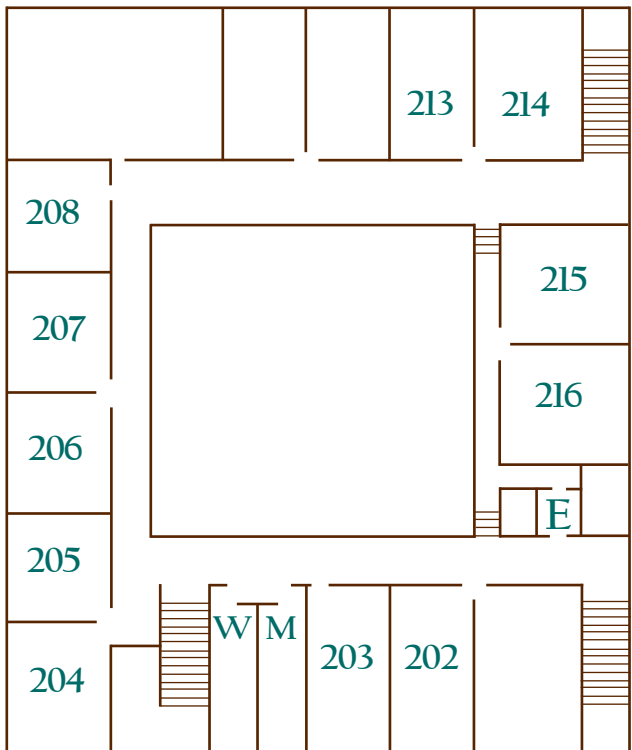

## 2<sup>nd</sup> Floor

### OPTIONAL BOX LUNCH INFORMATION

We are pleased to be able to offer you the option of ordering box lunches from Subway for this year's conference. On your order form, be sure to put the correct code in the correct day's column to order a lunch. Cost is \$7.00 per box lunch.