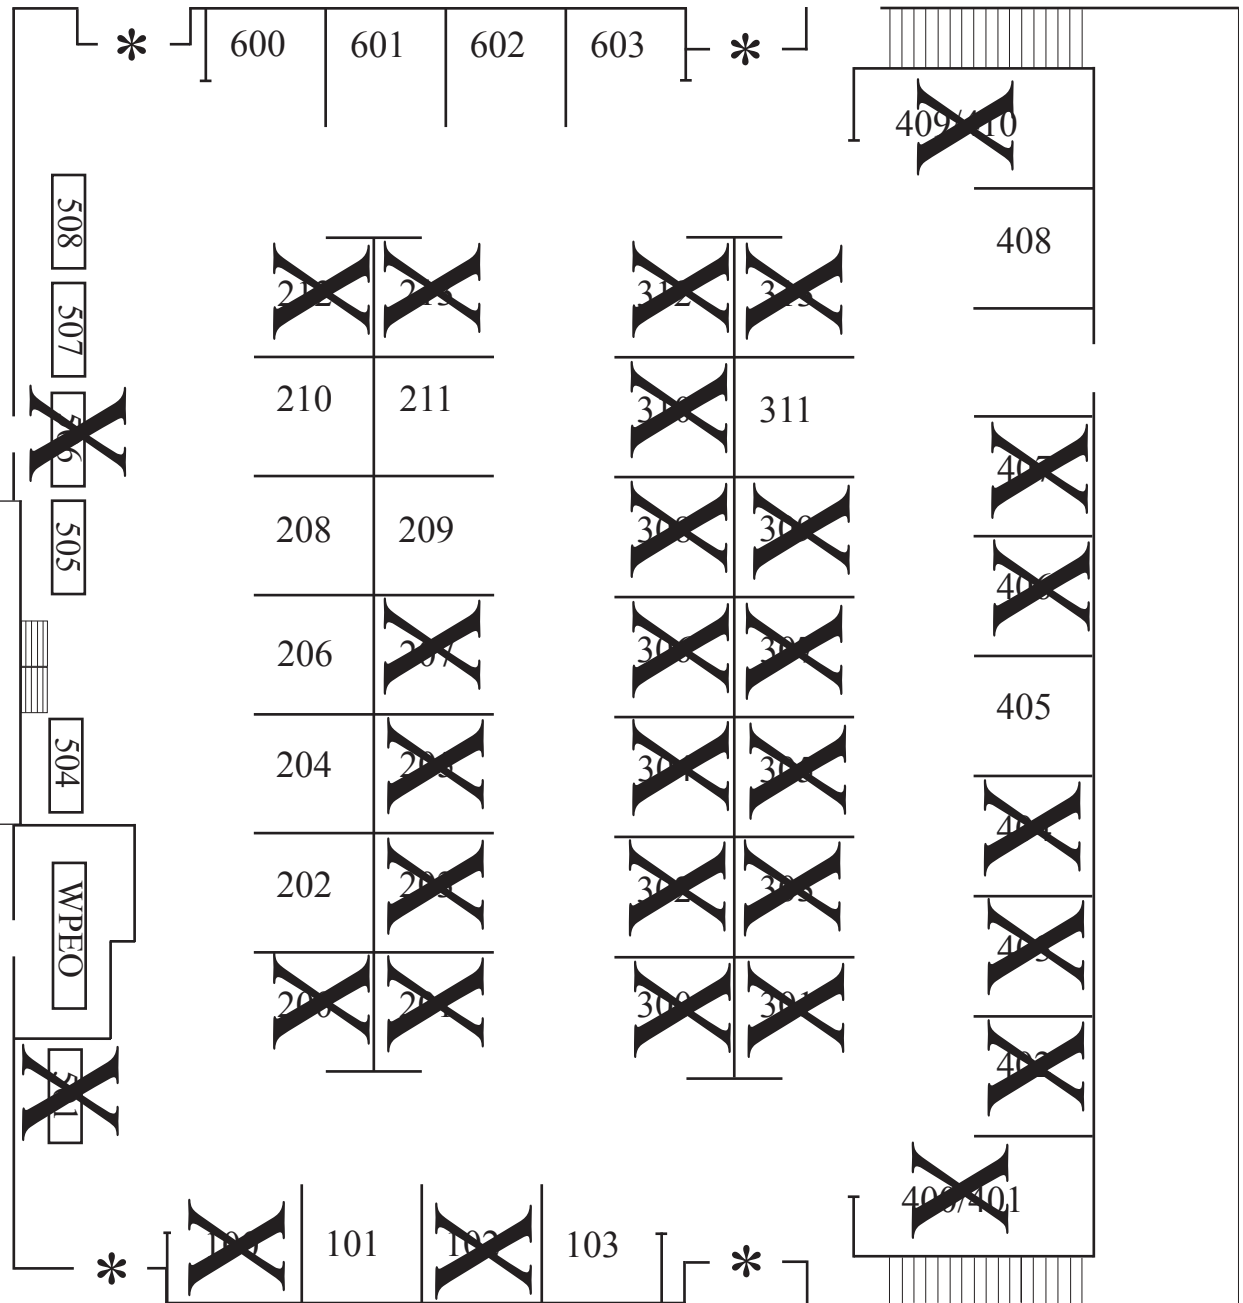

EQUIP 2009

EXHIBIT HALL

PEORIA CHRISTIAN SCHOOL

The exhibit hall is located in the North Gym at PCS, immediately inside the front entrance. Overall gym dimensions are approximately 106' by 86'. The four entrances to the gym/exhibit hall are marked by an asterisk.

* Exhibit Hall Entrances

“Booths” along the stage wall are premium table locations, not 10 x 10 booth spaces. They are unavailable until the rest of the exhibit hall is full.

X indicates that a booth/table is taken.

Camp Area
OR
Premium Table Locations

Front Entrances