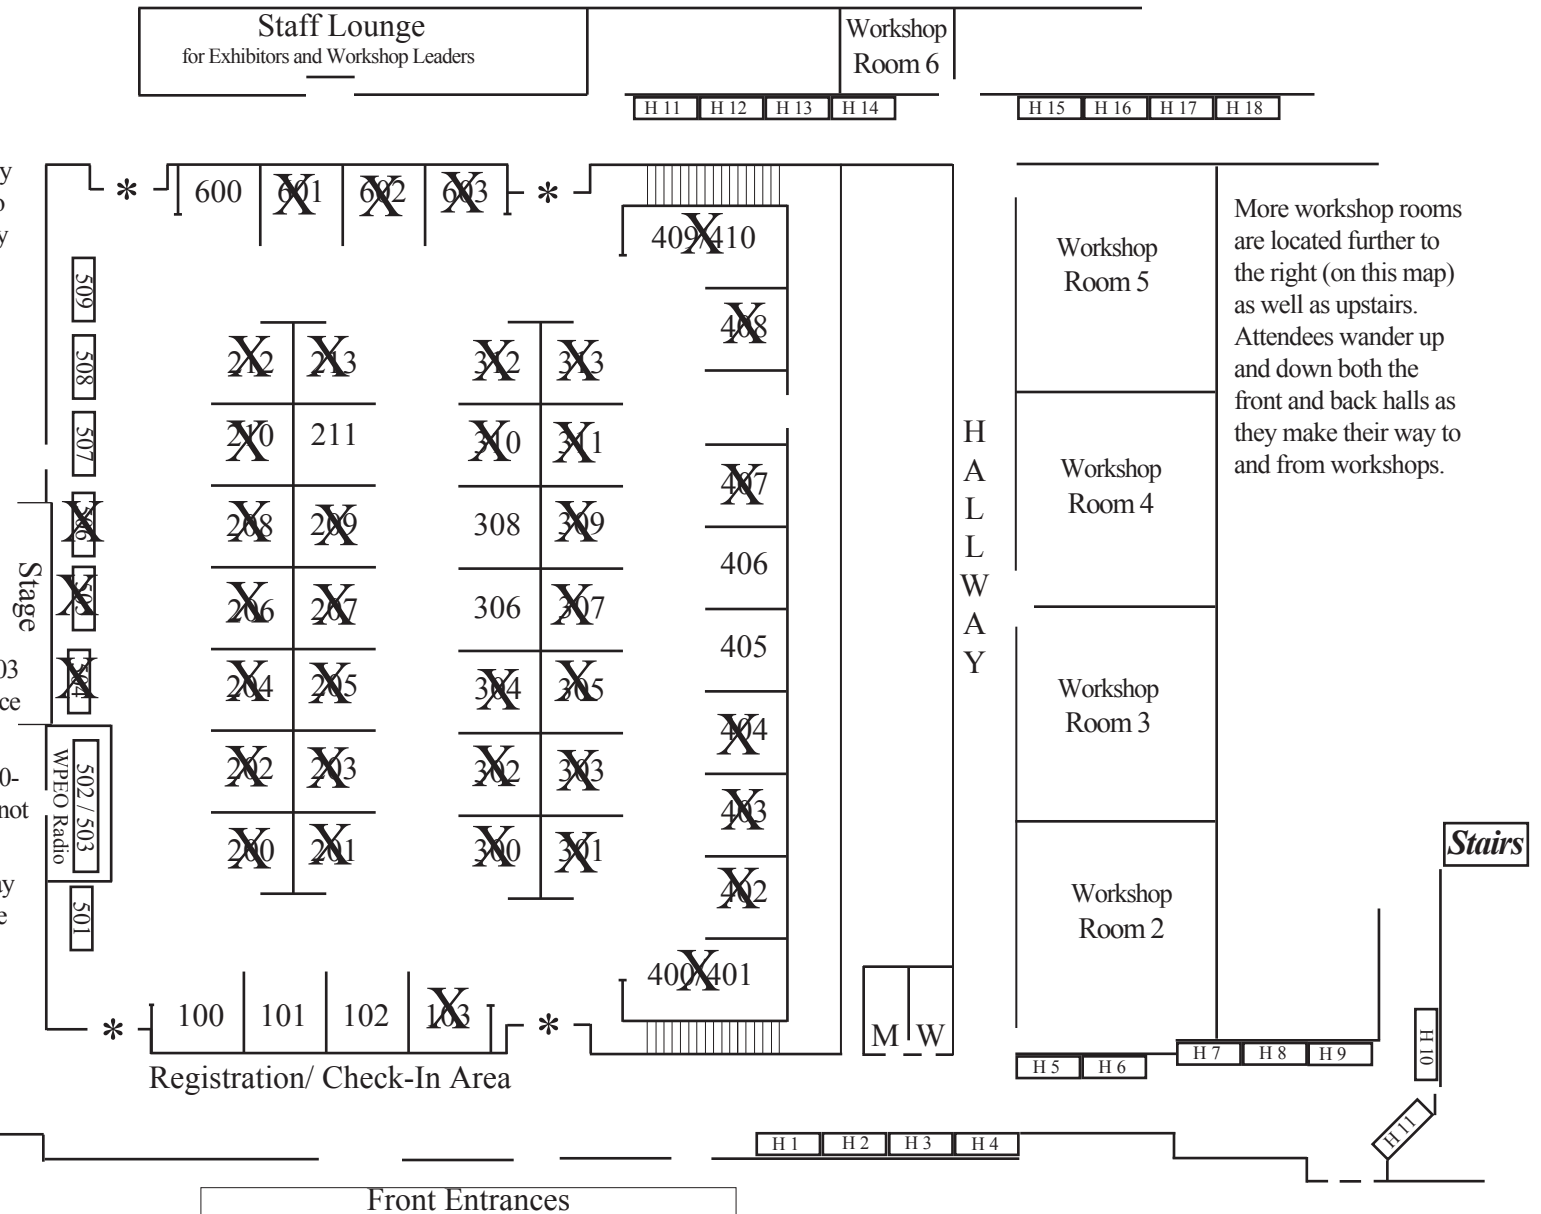

EQUIP 2011 EXHIBIT HALL

PEORIA CHRISTIAN SCHOOL

The exhibit hall is located in the North Gym at PCS, immediately inside the front entrance. Overall gym dimensions are approximately 106' by 86'. The four entrances to the gym/exhibit hall are marked by an asterisk.

X An X over a booth number indicates that the booth/table is taken.

Booth locations 100-103 & 600-603 are 10' wide by 8' deep due to space constraints.

"Booths" along the stage wall (500-509) are premium table locations, not 10 x 10 booth spaces.

Once the exhibit hall is full, hallway tables (labeled with a "H") become available.

More workshop rooms are located further to the right (on this map) as well as upstairs. Attendees wander up and down both the front and back halls as they make their way to and from workshops.